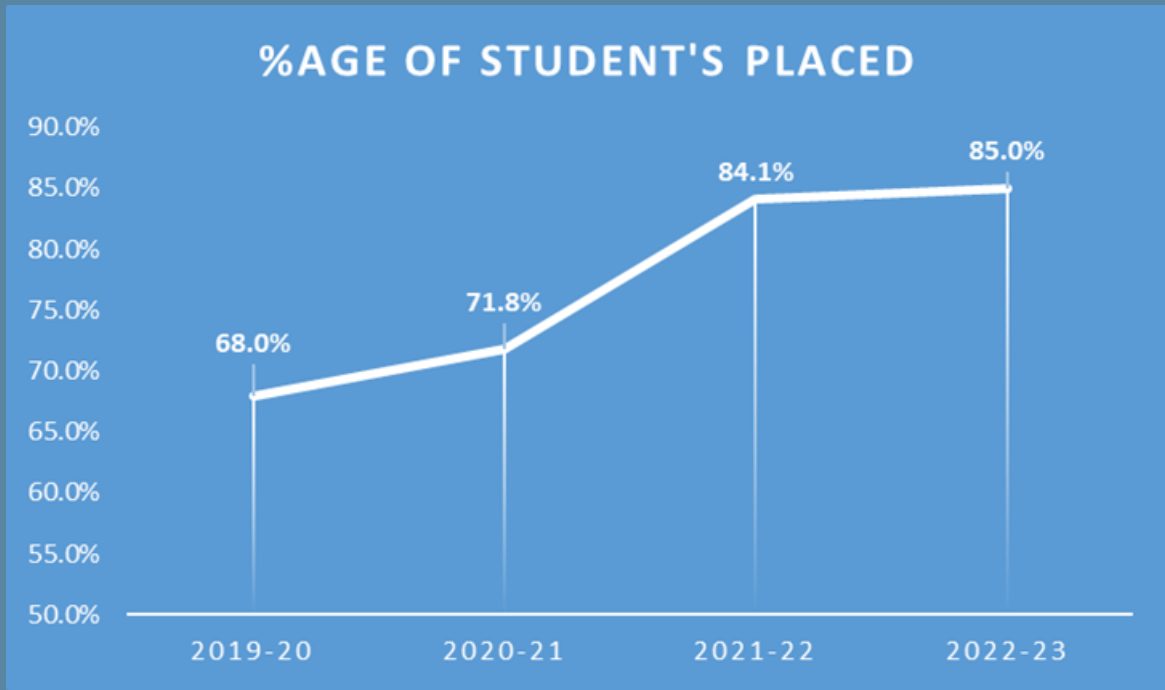

Placement Statistics

Placement Statistics

	2020-21	2021-22	2022-23
Batch Size	131	176	252
No. of Students Registered	103	153	222
No. of Companies Visited	91	118	129
No. of Offers	95	230	224
%age of Students placed	72%	85%	85%
Average CTC	11.36 LPA	19.34 LPA	17 LPA
Highest CTC	32 LPA	52 LPA	53 LPA
No. of students went for Higher Education	13	15	18